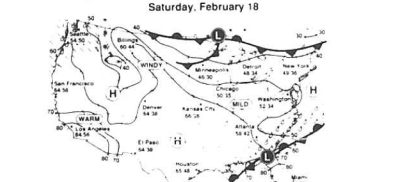

NATIONAL FORECAST TODAY

Accu-Weather Inc. All maps, forecasts and data provided by Accu-Weather, Inc. © 1995

THE NATION

Table with 4 columns: City, Hi, Lo, Precip. Lists cities like Chicago, Dallas, and New York with their respective weather forecasts.

Fired City Council aide alleges that Harris sexually harassed her

The Seattle City Council's only openly gay member is facing down a sexual harassment allegation she says was filed against her by a disgruntled former employee.

The female employee, who was fired in January, said yesterday she did not want to comment on the matter.

Harris said that shortly before she fired the 29-year-old woman because of poor work habits, the aide told her that if she later got the wind up a complaint alleging sexual harassment and racial discrimination.

Hanford: Critics say money is wasted

den, who wants a House investigation of Hanford spending. Wyden and staffers said his proposals were made public because of concerns that the department might cut actual cleanup costs instead of less essential expenses.

"Overhead and support costs are high," said Westinghouse spokesman Craig Kuhlman. "We're committed to driving those costs down."

guarding weapons-grade plutonium and closure of an experimental reactor. "We're committed to driving those costs down."

Bridges: Risk of collapse in quake

Add 2,400 miles of county roads and you come up with 190 bridges that county government has to maintain.

bridges that would be in danger of collapsing if they were within 18 miles of a quake of up to 7.5 magnitude.

bridges are simply getting old. They show it in rotting support timbers, corroded steel and cracked concrete.

Fire: City, state relations strained

warehouse blaze. He said his agency's request should be met because it appeared that the investigative work of police and fire authorities was complete.

compromise the successful completion of prosecution." Sidran said Labor and Industries had not received all the training records it had sought.

records of all three-alarm fires involving the Seattle Fire Department since June, inspections and various safety officer records.

Deaths